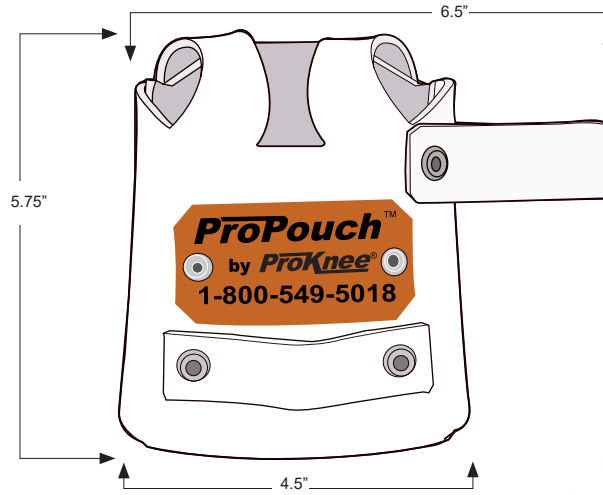

**ProKnee** SINCE 1989  
MADE IN USA  
INNOVATION YOU CAN TRUST

**ProPouch**™

**THIS COMPACT 4" TOOL POUCH WITH CUT PROOF CONSTRUCTION KEEPS TOOLS WEDGED IN PLACE AND ELIMINATES CARRYING AROUND UNNECESSARY BULK ONSITE.**

# PRO KNEE<sup>®</sup> Pro Pouch<sup>™</sup>

**THE SPECS:**

**GROSS WEIGHT:** 7.65 oz  
**DIMENSIONS:** 5.75" H x 4.5 W x 2.25 D

**CONSTRUCTION:**  
• 3-Ply white poly nitrile 3/16" thick rubber

**ProPouch<sup>™</sup>**