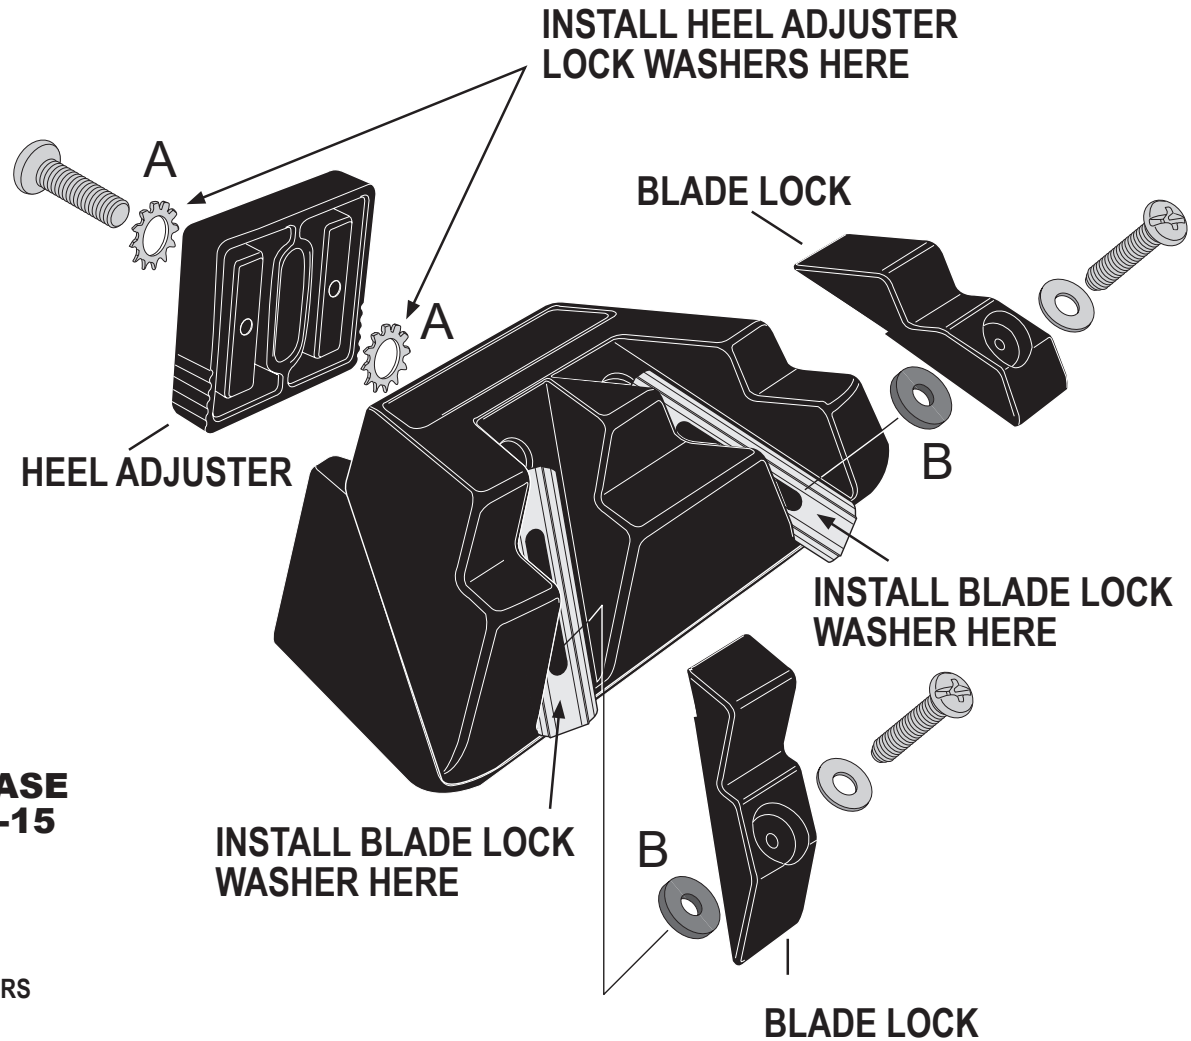

GoofProof[®] **WALL TRIMMER**

LOCK WASHER INSTALLATION KIT AND GUIDE

**INSTALL THIS KIT IF PURCHASE
WAS BETWEEN 1-2-15 to 6-3-15**

KIT INCLUDES:

2  HEEL ADJUSTER
5/16" LOCK WASHERS

2  BLADE LOCK 3/16" x 1/2"
NEOPRENE WASHERS